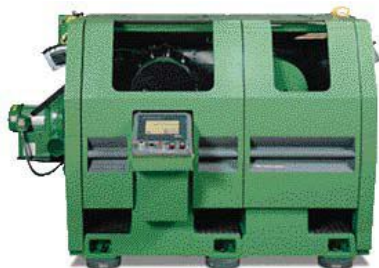

In mid 2004, Belvac took possession of their new Service Centre. The Company has senior management in post, expatriate and local staff, local suppliers and all operating permissions

For details of Belvac Production Machinery, Inc. see www.belvac.com